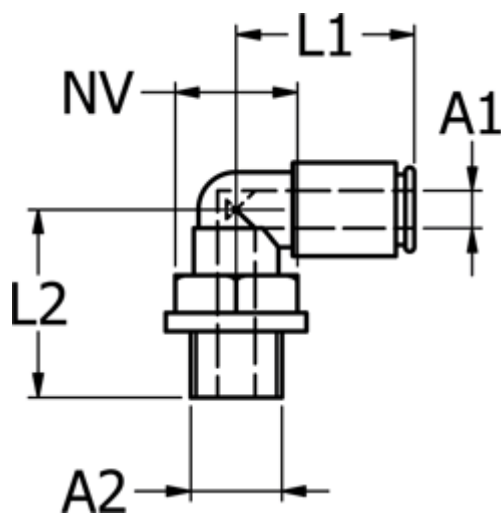

Data Sheet

Article number: 58675401210

Description: Metal fitting 754.012-10, Ø10 - G 1/2"
Push-in elbow

Measures

Ext. hose diameter A1	= 10
L1	= 27.2
L2	= 30.7
NV	= 22
Thread A2	= G 1/2"